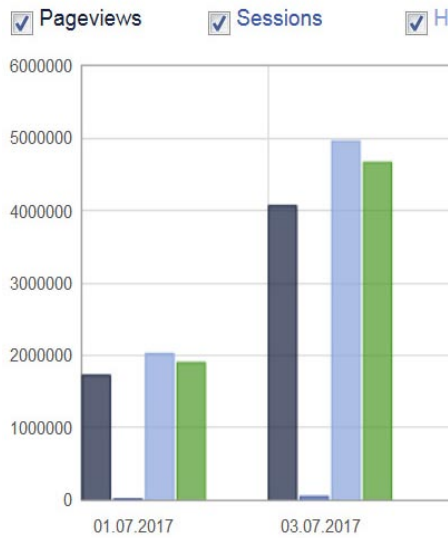

Pageviews / Sessions / Hi

Detailansicht

Pageviews

Ø Hits / Files pro Wochentag

Click any Country for more details.

40.20%		United States
24.37%		Germany
5.09%		France
4.53%		Switzerland
3.02%		Austria
2.30%		United Kingdom
1.57%		Italy
1.05%		Spain
0.86%		Netherlands
0.59%		Indonesia
0.59%		Belgium
0.58%		Canada
0.58%		Australia
0.49%		India
0.48%		Thailand
0.46%		Portugal
0.45%		Greece
0.45%		South Africa
0.41%		United Arab Emirates
0.38%		Turkey

Top-Werte Hits (laufender Monat)

▼ Hits / Top 5

No.	Datum	Hits
1	03.11.2016	1.378.001
2	02.11.2016	1.146.320
3	01.11.2016	1.101.518
4	31.10.2016	916.766
5	15.10.2016	331.082

Detailansicht Ihrer Hits

Pageviews