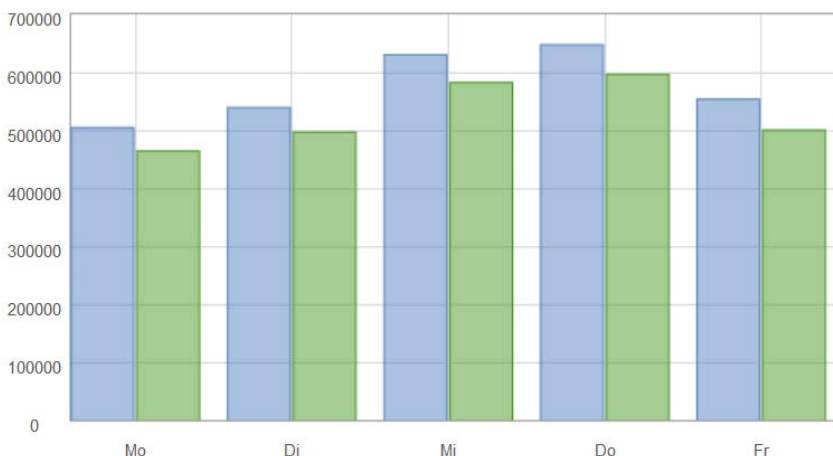

Pageviews / Sessions / Hi

Detailansicht

Pageviews

Ø Hits / Files pro Wochentag

Click any Country for more details.

40.20%		United States
24.37%		Germany
5.09%		France
4.53%		Switzerland
3.02%		Austria
2.30%		United Kingdom
1.57%		Italy
1.05%		Spain
0.86%		Netherlands
0.59%		Indonesia
0.59%		Belgium
0.58%		Canada
0.58%		Australia
0.49%		India
0.48%		Thailand
0.46%		Portugal
0.45%		Greece
0.45%		South Africa
0.41%		United Arab Emirates
0.38%		Turkey

Top-Werte Hits (laufender Monat)

▼ Hits / Top 5

No.	Datum	Hits
1	03.11.2016	1.378.001
2	02.11.2016	1.146.320
3	01.11.2016	1.101.518
4	31.10.2016	916.766
5	15.10.2016	331.082

Detailansicht Ihrer Hits

Pageviews