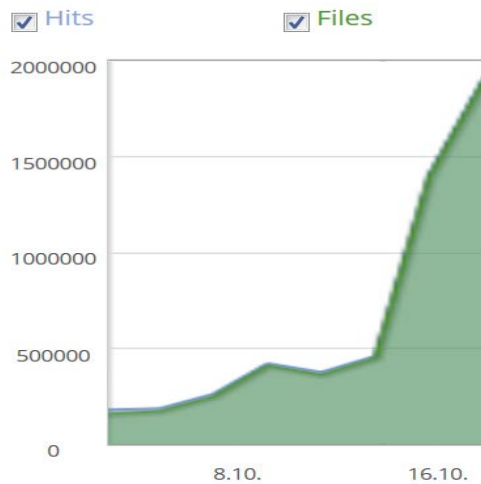

Pageviews / Sessions / Hi

Detailansicht

Pageviews

Ø Hits / Files pro Wochentag

Click any Country for more details.

40.20%		United States
24.37%		Germany
5.09%		France
4.53%		Switzerland
3.02%		Austria
2.30%		United Kingdom
1.57%		Italy
1.05%		Spain
0.86%		Netherlands
0.59%		Indonesia
0.59%		Belgium
0.58%		Canada
0.58%		Australia
0.49%		India
0.48%		Thailand
0.46%		Portugal
0.45%		Greece
0.45%		South Africa
0.41%		United Arab Emirates
0.38%		Turkey

Top-Werte Hits (laufender Monat)

▼ Hits / Top 5

No.	Datum	Hits
1	03.11.2016	1.378.001
2	02.11.2016	1.146.320
3	01.11.2016	1.101.518
4	31.10.2016	916.766
5	15.10.2016	331.082

Detailansicht Ihrer Hits

Pageviews